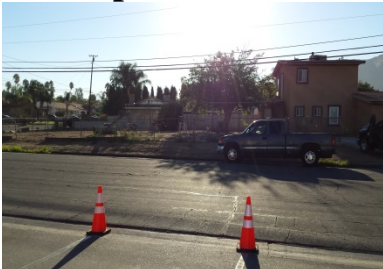

## *Student Drop-off/Dismissal Safety Procedures*

- Students are to use cross-walk to cross street. Running in between cars is **DANGEROUS**

- Students are to remain behind the school gates for pick-up. There is no street-side waiting or pick-up.

- Crossing in front of the bus zone is prohibited at the end of the school day.

- Please pull forward during morning drop off.

- No drop off in the middle of the street and running across to enter school.